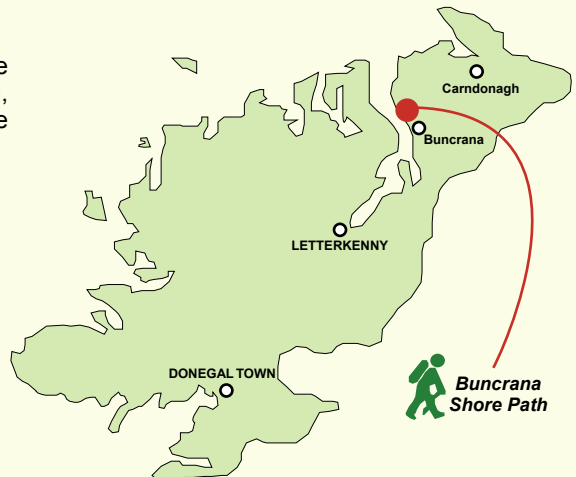

These information sheets have been prepared by Donegal County Council ©